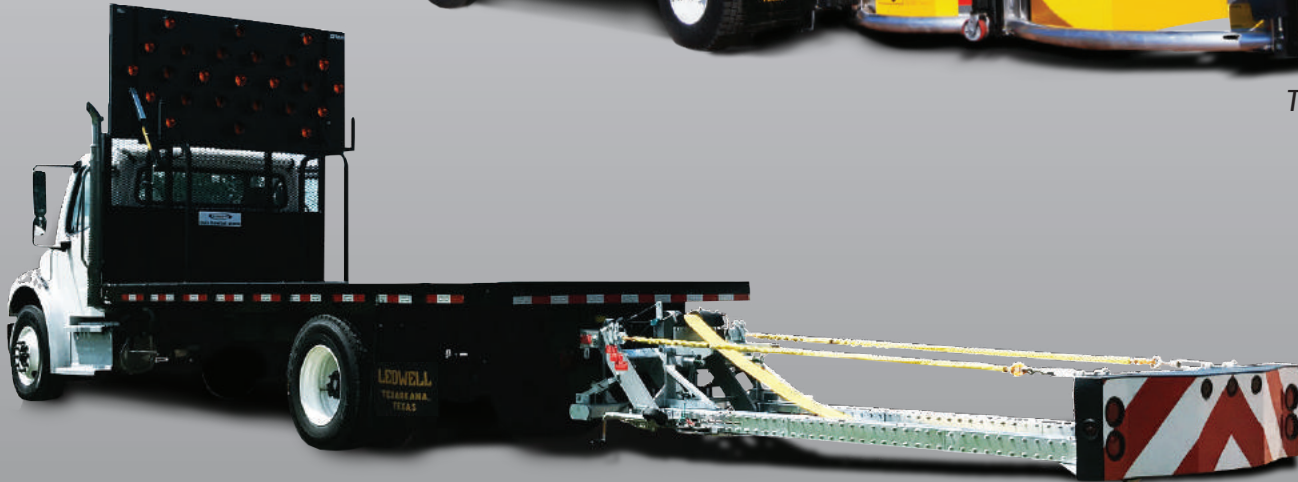

ATTENUATOR TRUCKS

TL-3 MODEL C

MPS-350X

KEEPING EMPLOYEES AND MOTORISTS SAFE AND SECURE

Meets federal and state
impact requirements

- ✓ New & used single and tandem axle chassis
- ✓ Various truck lengths available
- ✓ Scorpion and Energy Absorption TMAs
- ✓ Available options:
 - Stake sides
 - Cone seats
 - Hydraulic or arrow boards
- ✓ Custom built at Ledwell